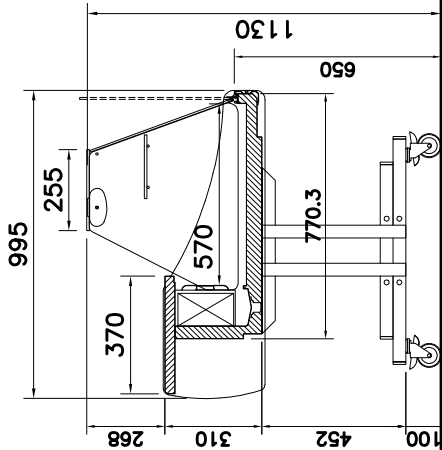

NICE

NICE II CB.VP

NICE II CB.VC

NICE II CB.SS

NICE II CA.VP

NICE II CA.VC

NICE II CA.SS

equipamentos frigoríficos, lda.
Guimarães - PORTUGAL
Tel. (35153) 514 223/5/7
Fax 514 226
Email: trimco @ mail.telepac.pt

DIMENSÕES EM MM...DIMENSIONS IN MM.