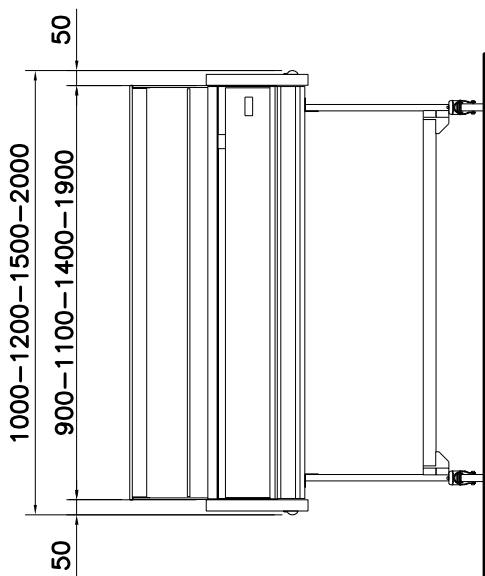

NICE

NICE II CB.VP

NICE II CB.VC

NICE II CB.SS

NICE II CA.VP

NICE II CA.VC

NICE II CA.SS

equipamentos frigoríficos, lda.
Guimarães - PORTUGAL
Tel. (35153) 514 223/5/7
Fax 514 226
Email: trimco @ mail.telepac.pt

DIMENSÕES EM MM...DIMENSIONS IN MM.