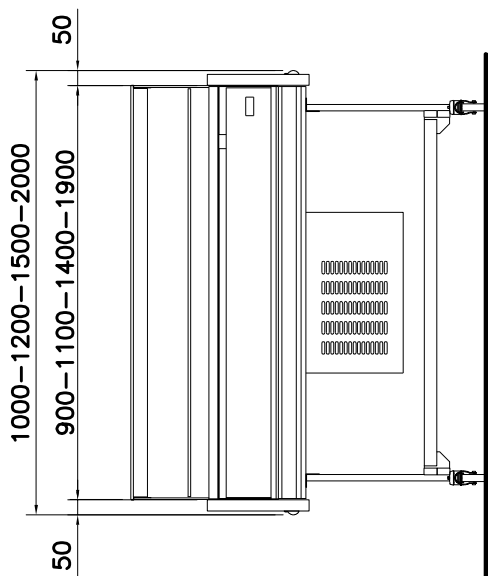

NICE

NICE II CB.VP

NICE II CB.VC

NICE II CB.SS

NICE II CA.VP

NICE II CA.VC

NICE II CA.SS

equipamentos frigoríficos, lda.
Guimarães - PORTUGAL
Tel. (35153) 514 223/5/7
Fax 514 226
Email: trimco @ mail.telepac.pt

DIMENSÕES EM MM...DIMENSIONS IN MM.