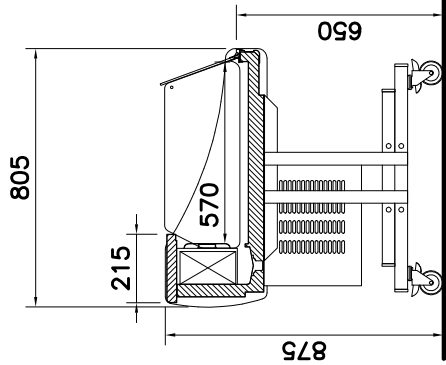

NICE

NICE II CB.VP

NICE II CB.VC

NICE II CB.SS

NICE II CA.VP

NICE II CA.VC

NICE II CA.SS

equipamentos frigoríficos, lda.
Guimarães - PORTUGAL
Tel. (35153) 514 223/5/7
Fax 514 226
Email: trimco @ mail.telepac.pt

DIMENSÕES EM MM...DIMENSIONS IN MM.