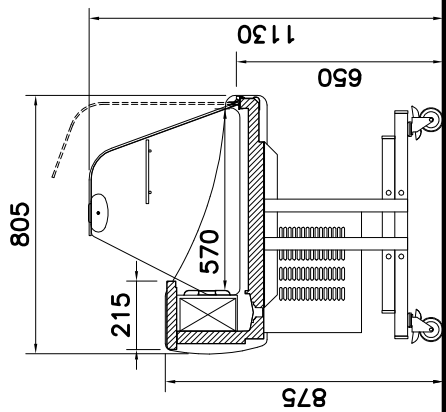

NICE

NICE II CB.VP

NICE II CB.VC

NICE II CB.SS

NICE II CA.VP

NICE II CA.VC

NICE II CA.SS

equipamentos frigoríficos, lda.
Guimarães - PORTUGAL
Tel. (35153) 514 223/5/7
Fax 514 226
Email: trimco @ mail.telepac.pt

DIMENSÕES EM MM...DIMENSIONS IN MM.