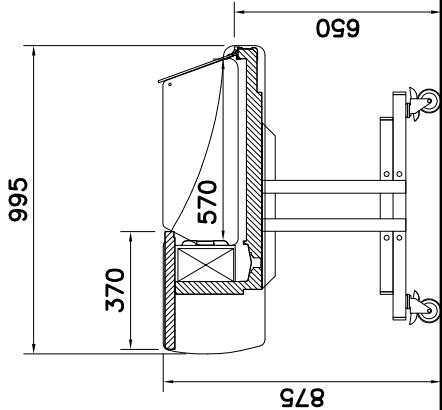

NICE

NICE II CB.VP

NICE II CB.VC

NICE II CB.SS

NICE II CA.VP

NICE II CA.VC

NICE II CA.SS

equipamentos frigoríficos, lda.
Guimarães - PORTUGAL
Tel. (35153) 514 223/5/7
Fax 514 226
Email: trimco @ mail.telepac.pt

DIMENSÕES EM MM...DIMENSIONS IN MM.