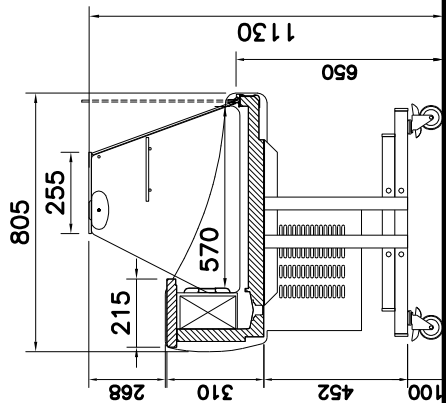

NICE

NICE II CB.VP

NICE II CB.VC

NICE II CB.SS

NICE II CA.VP

NICE II CA.VC

NICE II CA.SS

equipamentos frigoríficos, lda.
Guimarães - PORTUGAL
Tel. (35153) 514 223/5/7
Fax 514 226
Email: trimco @ mail.telepac.pt

DIMENSÕES EM MM...DIMENSIONS IN MM.