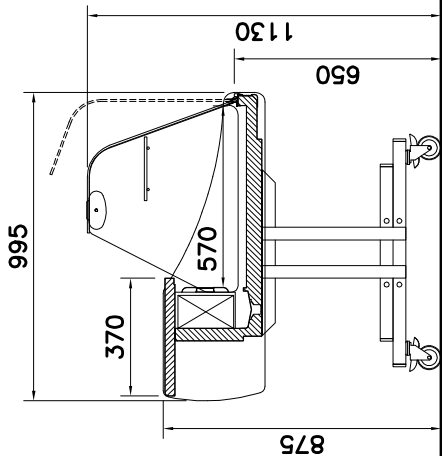

NICE

NICE II CB.VP

NICE II CB.VC

NICE II CB.SS

NICE II CA.VP

NICE II CA.VC

NICE II CA.SS

equipamentos frigoríficos, lda.
Guimarães - PORTUGAL
Tel. (35153) 514 223/5/7
Fax 514 226
Email: trimco @ mail.telepac.pt

DIMENSÕES EM MM...DIMENSIONS IN MM.