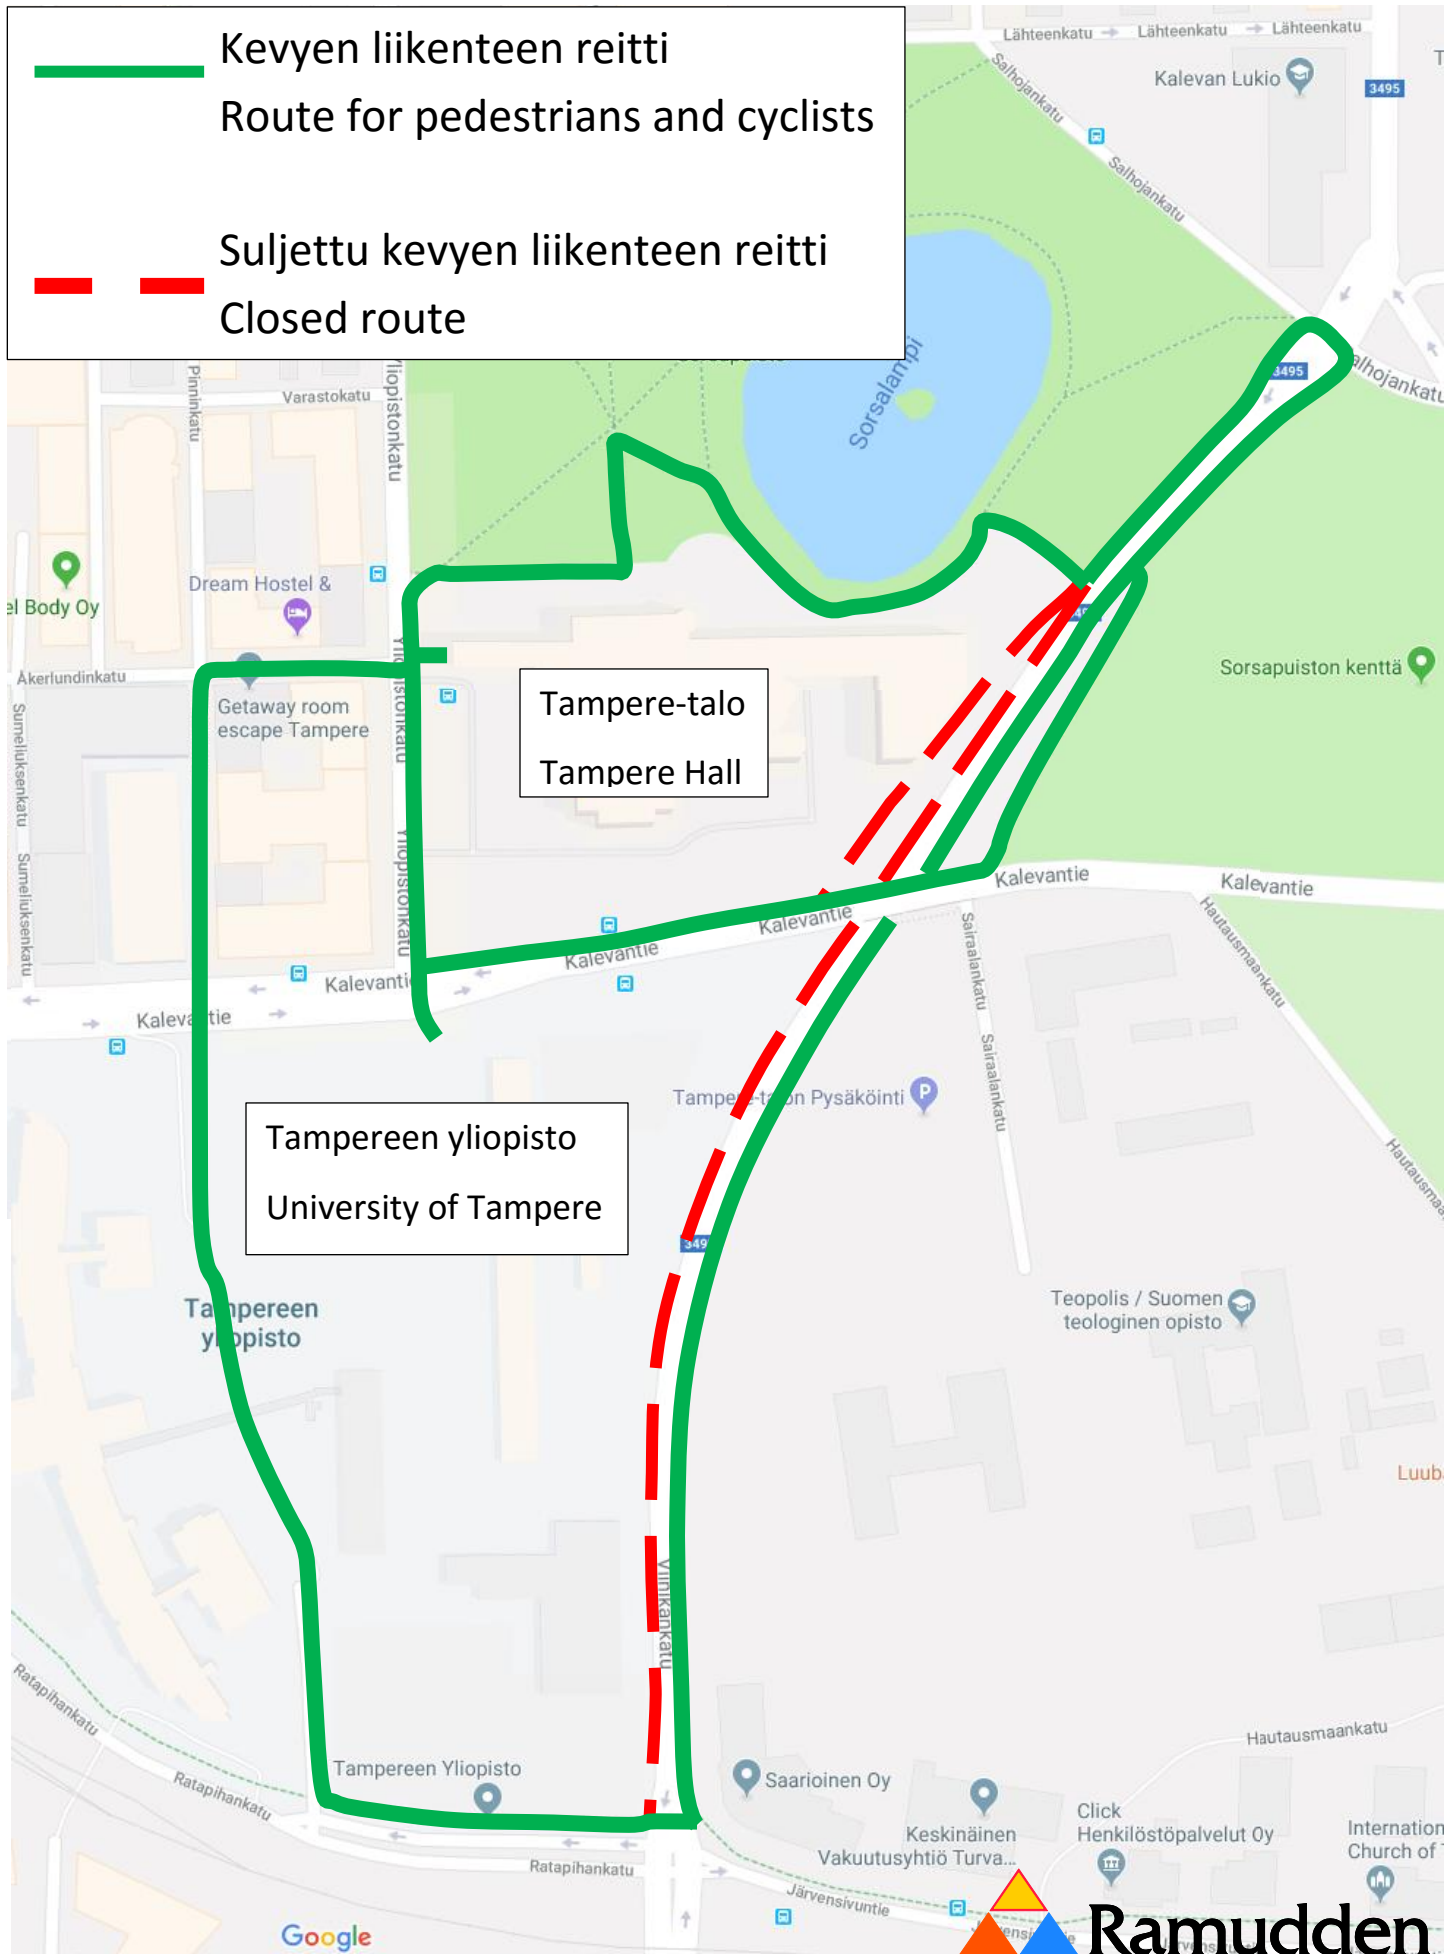

Kevyen liikenteen reitti

Route for pedestrians and cyclists

Suljettu kevyen liikenteen reitti

Closed route

Tampere-talo
Tampere Hall

Tampereen yliopisto
University of Tampere